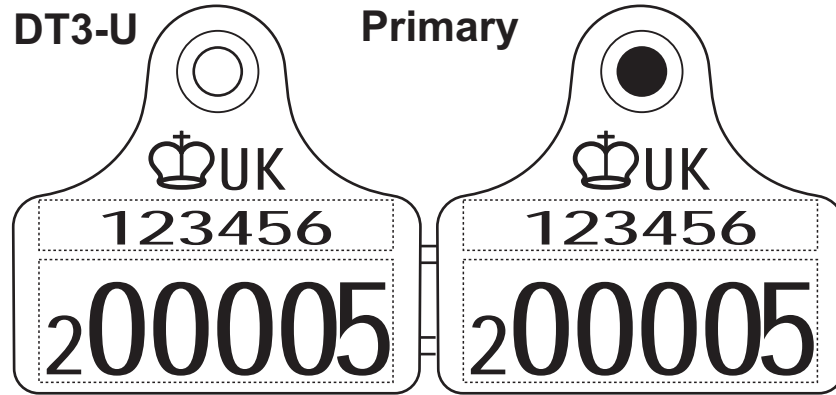

Single Tag Options

Medium

DT3-U

Primary