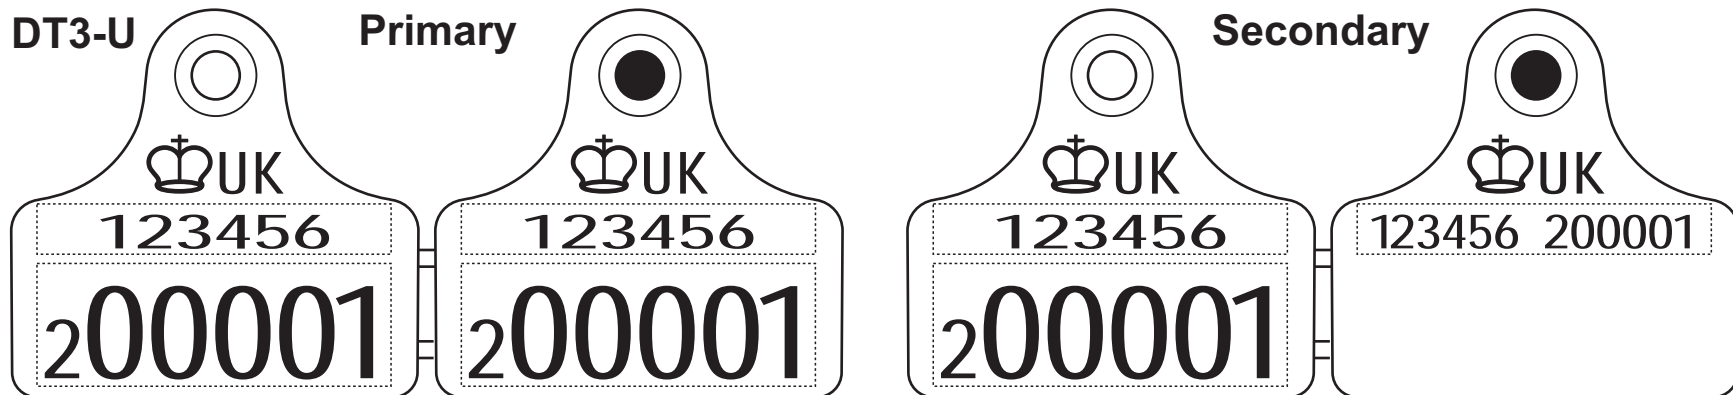

Medium

TPRT6 Print Option 6 (DEFRA) Double Medium Management Combo