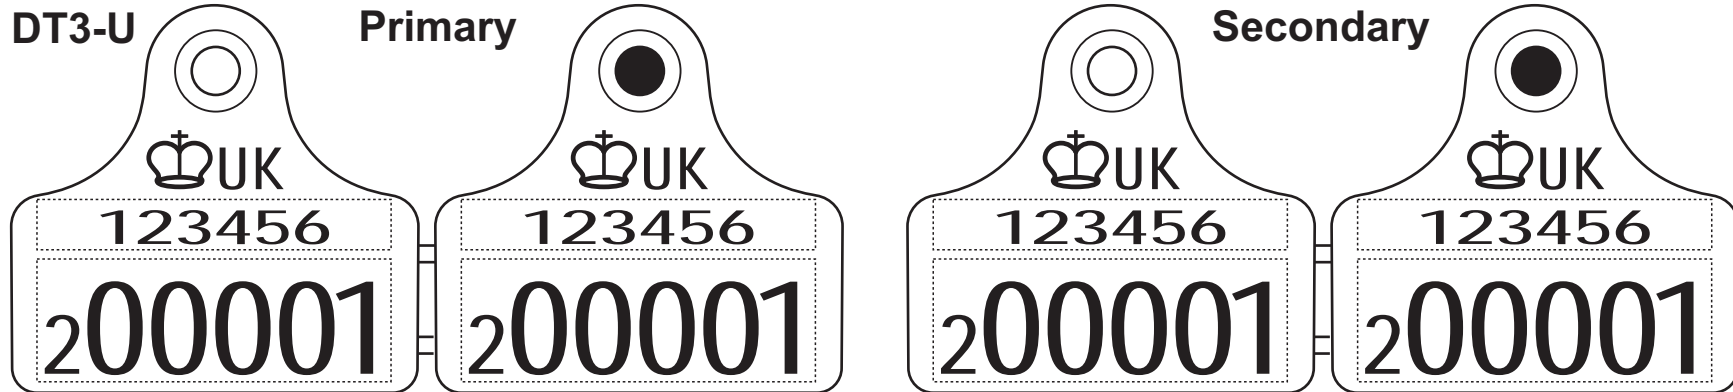

Tamperproof Supertags

Medium

TPRT5 Print Option 5 (DEFRA) Double Medium Combo